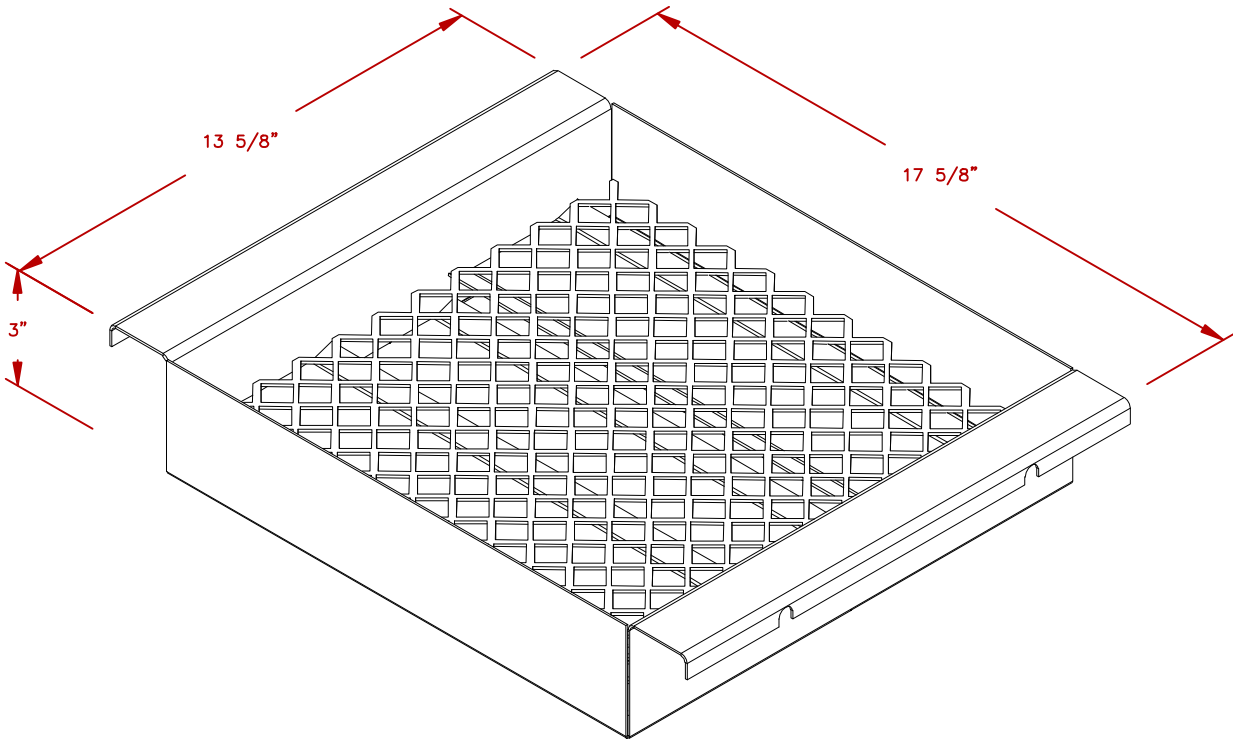

LINE	BBQ LINE
MODEL	CHARCOAL TRAY
NUM	

	TITLE		2018 BARBECUE LINE GRILL ACCESORIES CHARCOAL TRAY
	SCALE:	DWG NO.	DWG BY
REVISED	BBQ11859	J.ORNELAS	DATE
	REV. DESCR.		11/30/17

NOTE:  
DUE TO OUR CONTINUOUS IMPROVEMENT PROGRAM, ALL MODELS  
AND SPECIFICATIONS ARE SUBJECT TO CHANGE WITHOUT NOTICE.